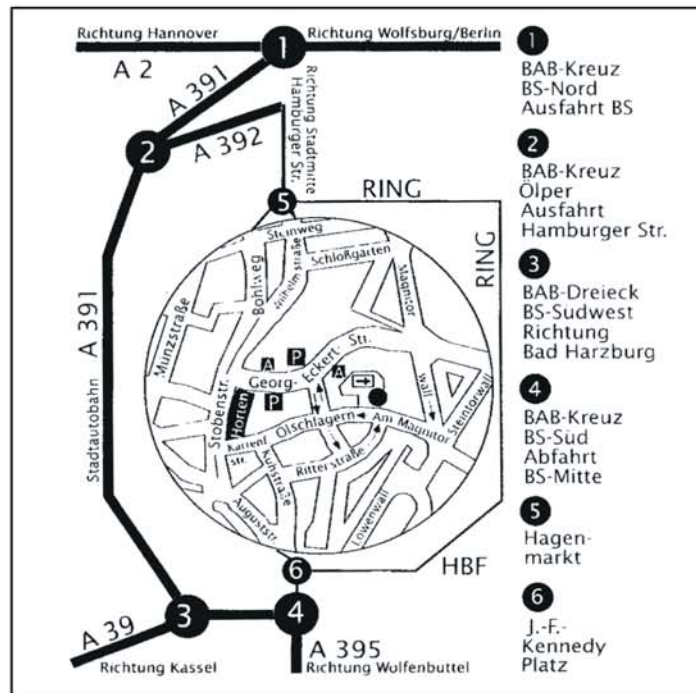

Description of way

From the motorway A2:

- A2 to exit BS-Nord
- next exit Hamburger Strasse
- direction centrum (Bohlweg)
- before the department store Galeria Kaufhof (left side)
turn left at the traffic light
- turn right at the next traffic light
- straightforward to the Ritterstrasse
(now you see a sign which describes the way to Stadthotel Magnitor)

From the motorway A7 / A39:

- A7 or A39 to exit BS-Süd
- next exit Braunschweig Mitte
- straightforward on the Wolfenbütteler Str. and
J.-F.-Kennedy-Platz to department store Galeria Kaufhof (right side)
- turn right at the next traffic light
- turn right again at the next traffic light
- straightforward to the Ritterstrasse
(now you see a sign which describes the way to Stadthotel Magnitor)